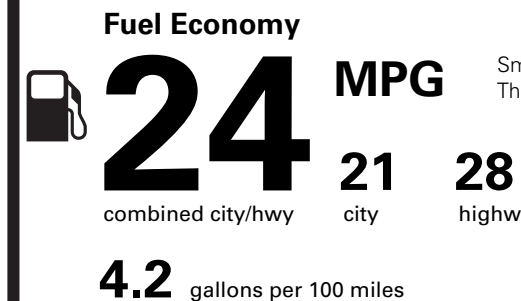

SAFETY/SECURITY

- ADVANCETRAC™ WITH RSC
- AIRBAGS - SIDE IMPACT / CURTAINS
- AIRBAGS-DRVR&PASS KNEE
- AIRBAGS-DUAL-STAGE FRONT
- AUTO HIGH BEAMS
- PASSIVE ANTI-THEFT SECURILOCK SYSTEM
- PRE-COLLISION ASSIST W/AEB
- SOS POST CRASH SYSTEM

WARRANTY

- 4YR/50K MILE WARRANTY
- 4YR/50K PICKUPDELIVERY SVC
- 6YR/70K MI POWERTRAIN WARR

INCLUDED ON THIS VEHICLE

(MSRP)

EQUIPMENT GROUP 101A

2,550.00

- CONVENIENCE PACKAGE
- VOICE-ACTIVATED NAVIGATION
- ELEMENTS PACKAGE
- HEATED/VENTILATED D/P SEATS
- HEATED REAR SEATS
- HEATED STEERING WHEEL
- RAIN SENSING WIPERS
- WINDSHIELD WIPER DE-ICER

OPTIONAL EQUIPMENT/OTHER

2.3L TURBOCHARGED I-4 ENG	NO CHARGE
8-SPD AUTO TRANSMISSION	NO CHARGE
245/45R20 99V A/S BSW TIRES	
ALL-WTHR FLR LNRS W/MATS	200.00
17" MINI SPARE WHEEL W/TIRE	150.00
PREMIUM PACKAGE	3,450.00
.PANORAMIC VISTA RF W/PWR SHAD	
.LEATHER-WRAPPED STRG WHEEL	
SPORT PACKAGE	2,500.00
.20" BRIGHT MACHINED ALUM WHL	
FRONT LICENSE PLATE BRACKET	NO CHARGE

PRICE INFORMATION

BASE PRICE	$38,405.00
TOTAL OPTIONS/OTHER	8,850.00
TOTAL VEHICLE & OPTIONS/OTHER	47,255.00
DESTINATION & DELIVERY	1,195.00

EPA DOT Fuel Economy and Environment

Gasoline Vehicle

Small SUVs range from 16 to 125 MPG. The best vehicle rates 142 MPGe.

You spend $750 more in fuel costs over 5 years compared to the average new vehicle.

Annual fuel cost $1,450